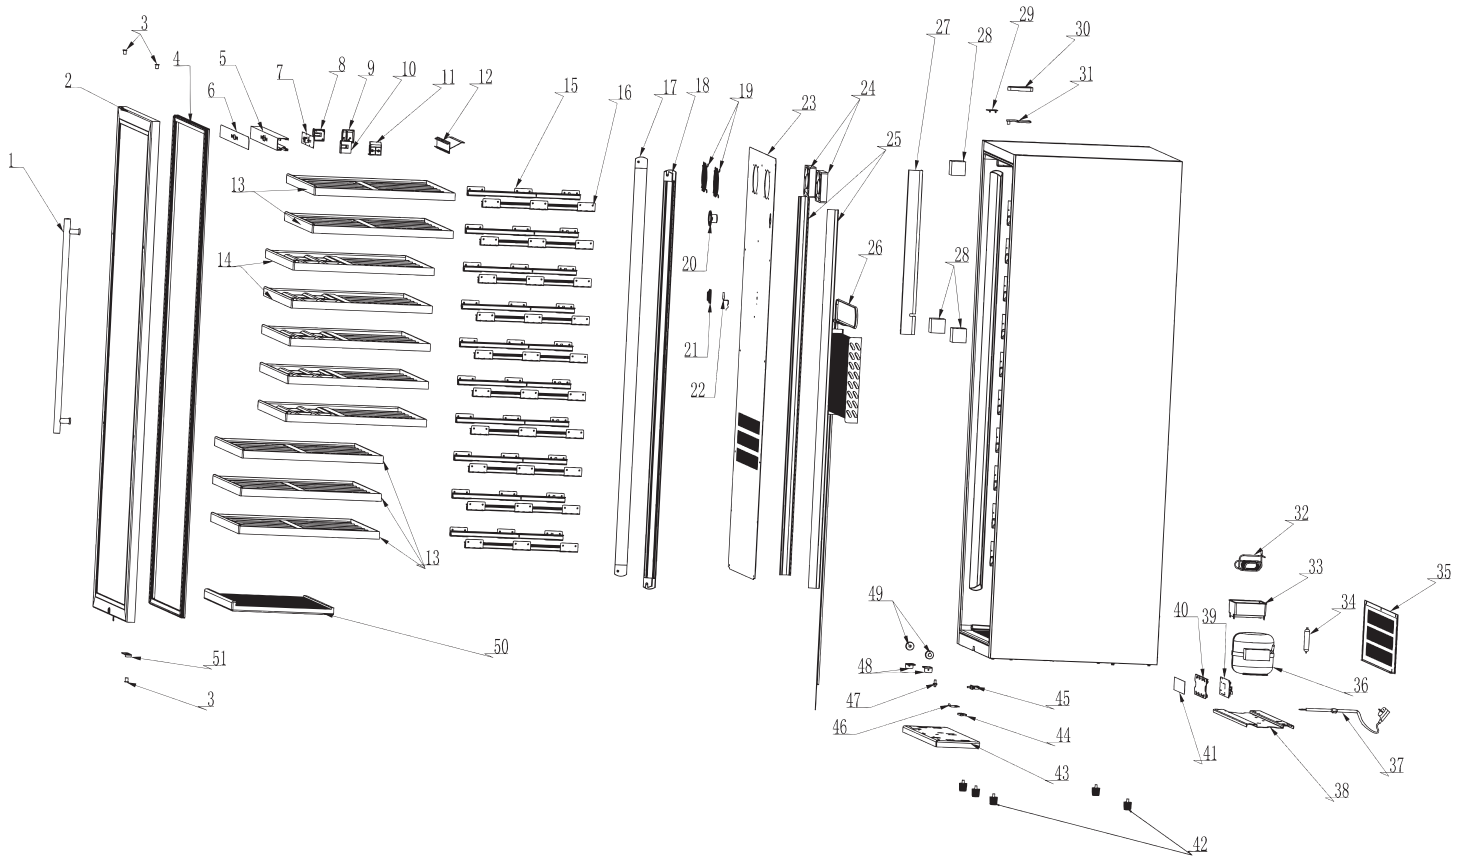

Parts Breakdown

Model WC-CN-0275-D 47149

Parts Breakdown

Model WC-CN-0275-D 47149

Item No.	Description	Position	Item No.	Description	Position	Item No.	Description	Position
AJ975	Handle for 47149	1	AJ992	LED Light-Right for 47149	18	AK009	Compressor Cover for 47149	35
AJ976	Door Assemble for 47149	2	AJ993	Fan Cover for 47149	19	AK010	Compressor for 47149	36
AJ977	Bushing for 47149	3	AJ994	Carbon Filter for 47149	20	AK011	Power Cord for 47149	37
AJ978	Door Gasket for 47149	4	AJ995	Sensor Cap for 47149	21	AK012	Compressor Base for 47149	38
AJ979	Electric Box for 47149	5	AJ996	Sensor for 47149	22	AK013	PCB Power Board for 47149	39
AJ980	Control Panel for 47149	6	AJ997	Back Ventilation Board for 47149	23	AK014	Power Board Base for 47149	40
AJ981	PCB Control Board for 47149	7	AJ998	12025 Fan for 47149	24	AK015	Magic Tape for 47149	41
AJ982	Electric Box Support - Left 2 for 47149	8	AJ999	LED Light Base for 47149	25	AK016	30mm Adjustable Feet for 47149	42
AJ983	Electric Box Support - Left 1 for 47149	9	AK000	Finned Evaporator for 47149	26	AK017	Support Board for 47149	43
AJ984	Electric Box Support - Right 2 for 47149	10	AK001	Back Ventilation Board Support Strip for 47149	27	AK018	Limited Board-2 for 47149	44
AJ985	Electric Box Support - Right 1 for 47149	11	AK002	Evaporator Sponges for 47149	28	AK019	Coutesy Switch for 47149	45
AJ986	Electric Box Back Cover for 47149	12	AK003	Top Cover for 47149	29	AK020	Switch Block for 47149	46
AJ987	Regular Shelf for 47149	13	AK004	Upper Hinge Cover for 47149	30	AK021	Lower Door Shaft for 47149	47
AJ988	Label View Shelf for 47149	14	AK005	Upper Hinge for 47149	31	AK022	Caster Support for 47149	48
AJ989	Sliding Trail-Left for 47149	15	AK006	Exhaust Connection Pipe for 47149	32	AK023	Caster for 47149	49
AJ990	Sliding Trail-Right for 47149	16	AK007	Water Tray for 47149	33	AK024	Bottom Shelf for 47149	50
AJ991	LED Light-Left for 47149	17	AK008	Dry Filter for 47149	34	AK025	Limited Board-1 for 47149	51